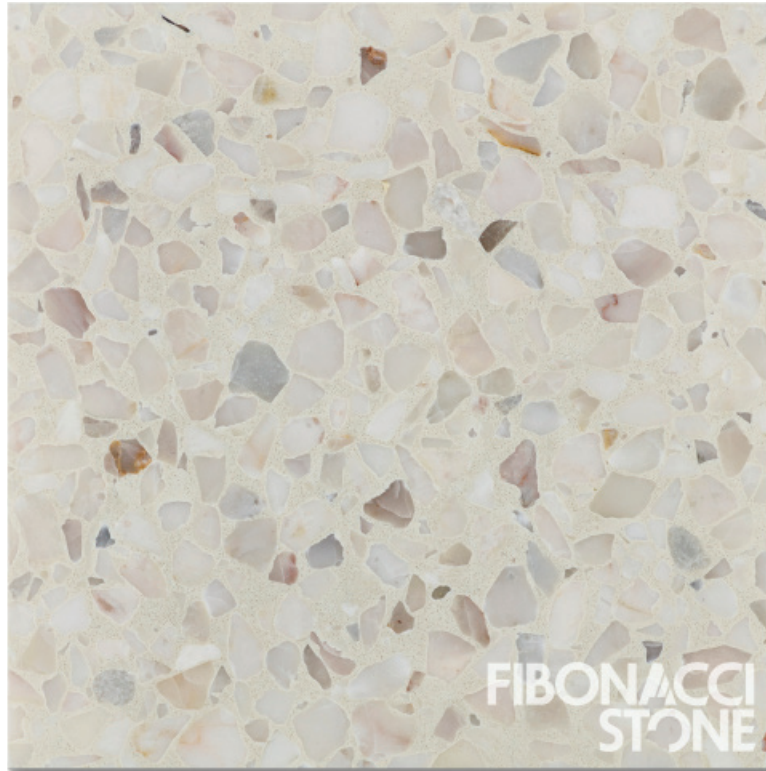

PRODUCT SPECIFICATIONS

NOUGAT - HONED

PAGE 1

**FIBONACCI
STONE**

ABOVE : Nougat Terrazzo Tile sample at 100mm x 100mm
BELOW : Left single tile at 400x400, Right 4 tiles at 400x400mm each.

NOUGAT - HONED

SIZE GUIDE

DIMENSIONS IN MM

WIDTH	600	400
LENGTH	600	400
DEPTH	20	15

DESCRIPTION

Fibonacci Stone's unique Nougat Terrazzo Tiles combine subtle tones of white, beige, grey and dusty pink to create an exclusive flooring solution with the versatility to compliment bold or neutral interior scheme.

Nougat Terrazzo Tiles are ideal for both residential and commercial flooring applications as they possess a high slip resistance, require minimal ongoing maintenance and have a lifespan of over 30 years.